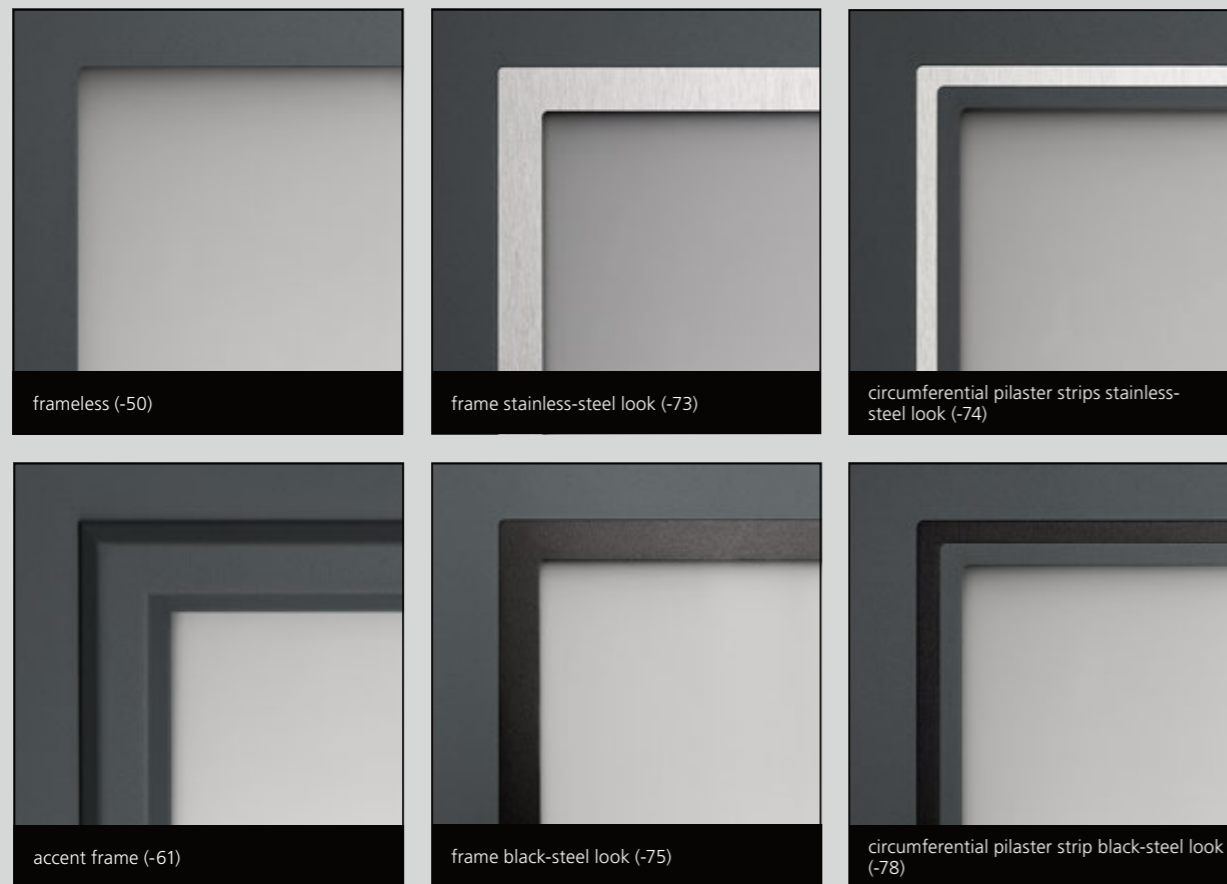

Variety of frame shapes

With these models, you can choose between four different frame shapes or circumferential pilaster strips in stainless steel or black-steel look, to give your front door an individual character.